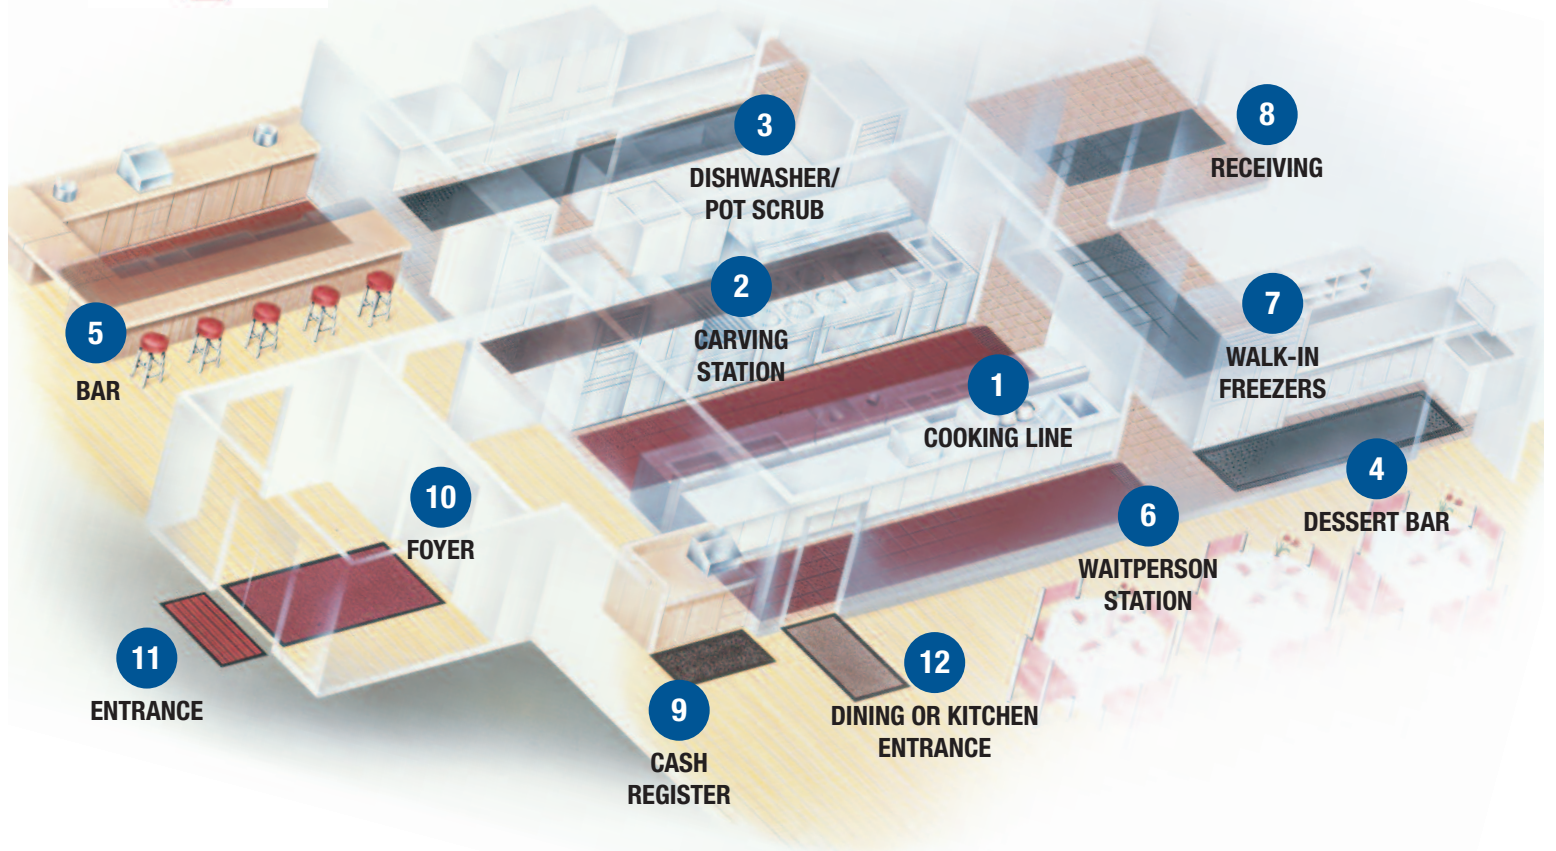

LOUIS WOHL & SONS, INC.
...INNOVATIVE FOODSERVICE

E.H. Thompson Company
...INNOVATIVE FOODSERVICE

11101 N. 46 St., Tampa, FL • 800-226-9645
St. Pete/Clearwater: 727-822-3400 • Orlando: 407-843-8137

4655 Lenox Ave., Jacksonville, FL • 800-780-1555

7091 College Parkway, Fort Myers, FL • 239-275-9966
5059 Edgewater Dr., Orlando, FL • 407-294-0300

LOCATION AND MAT RECOMMENDATION

LOCATION	RECOMMENDATION	DESCRIPTION
1 Cooking Line	Tek Tough, San EZE II, Optimat, Step Light	Grease-proof rubber makes this mat our best
2 Carving Station/Food Prep	Tek Tough, San EZE II, Optimat, Step Light, Super Flow	7/8" Thickness provides drainage & comfort
3 Dishwasher/Pot Scrub	Tek Tough, Tek Tough Jr, Step Light, Super Flow	Heavy duty rubber make this a good economical choice
4 Dessert Bar	Tek Tough, Super Flow, Tek Tough Jr.	Beveled Edge makes cart access easy
5 Bar	Optimat, Tek Tough Jr, Super Flow, Multi Mat II	Lightweight, oil resistant and easy to clean
6 Waitperson Station	Tek Tough, Super Flow, Tek Tough Jr.	Provides excellent coverage
7 Walk-in Freezers	Multi Mat, Grip True, Deep Freezer Mat	Cold temperatures will not affect rubber
8 Receiving	Traction Mat, Corrugated Runner	Assists in prevention of slips and falls
9 Cash Register	Super Foam, Comfort Rest	Makes standing more comfortable
10 Foyer	Atlantic Olefin, Bristol Ridge, Water Master	Good water absorption capabilities
11 Entrance	Bristol Ridge, Ridge Scraper, Finger Scrape, Water Master, Brilliant Step	Helps keep mud and dirt outside
12 Dining or Kitchen Entrance	Chevron Carpet matting	Tweed Design, looks great